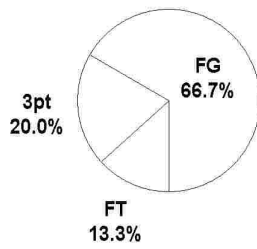

2005 AHSAA State Basketball Championships - TEAM SHOT CHART for the R.A. Hubbard Chiefs
J.F. Shields Panthers vs. R.A. Hubbard Chiefs
DATE: 03/01/2005 TIME: 8:30 SITE: BJCC

Shot Summary	M/A	%	PTS
3Pt FG	3/9	33.3%	9
2Pt FG	15/32	46.9%	30
Layups - L	1/2	50.0%	2
Layups - R	1/2	50.0%	2
Dunks	0/0	0.0%	0
Putbacks	0/0	0.0%	0
Overall Shooting	18/41	43.9%	39
Free Throws	6/11	54.5%	6
Total Points			45

Scoring Distribution

Scoring Locations

By Period	FG	FGA	FG%	3Pt	3PA	3P%	FT	FTA	FT%	PTS	ORB	DRB	TR	PF	AST	TO	BS	ST	P/S
1st Period	4	8	50.0	1	2	50.0	2	2	100	11	1	4	5	1	3	2	2	0	1.22
2nd Period	4	14	28.6	0	2	0.00	0	2	0.00	8	6	8	14	4	1	2	0	1	0.53
3rd Period	5	8	62.5	2	3	66.7	1	2	50.0	13	0	5	5	3	3	5	2	4	1.44
4th Period	5	11	45.5	0	2	0.00	3	5	60.0	13	3	4	7	9	0	3	0	1	1.00
Game	18	41	43.9	3	9	33.3	6	11	54.5	45	10	21	31	17	7	12	4	6	0.98

Scoring Breakdown

Scoring Range