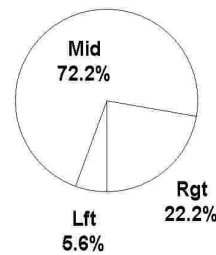

2005 AHSAA State Basketball Championships - TEAM SHOT CHART for the R.A. Hubbard Chiefs
J.F. Shields Panthers vs. R.A. Hubbard Chiefs
DATE: 03/01/2005 TIME: 8:30 SITE: BJCC

Shot Summary	M/A	%	PTS
3Pt FG	3/9	33.3%	9
2Pt FG	15/32	46.9%	30
Layups - L	1/2	50.0%	2
Layups - R	1/2	50.0%	2
Dunks	0/0	0.0%	0
Putbacks	0/0	0.0%	0
Overall Shooting	18/41	43.9%	39
Free Throws	6/11	54.5%	6
Total Points			45

Scoring Distribution

Scoring Locations

By Period	FG	FGA	FG%	3Pt	3PA	3P%	FT	FTA	FT%	PTS	ORB	DRB	TR	PF	AST	TO	BS	ST	P/S
1st Period	4	8	50.0	1	2	50.0	2	2	100	11	1	4	5	1	3	2	2	0	1.22
2nd Period	4	14	28.6	0	2	0.00	0	2	0.00	8	6	8	14	4	1	2	0	1	0.53
3rd Period	5	8	62.5	2	3	66.7	1	2	50.0	13	0	5	5	3	3	5	2	4	1.44
4th Period	5	11	45.5	0	2	0.00	3	5	60.0	13	3	4	7	9	0	3	0	1	1.00
Game	18	41	43.9	3	9	33.3	6	11	54.5	45	10	21	31	17	7	12	4	6	0.98