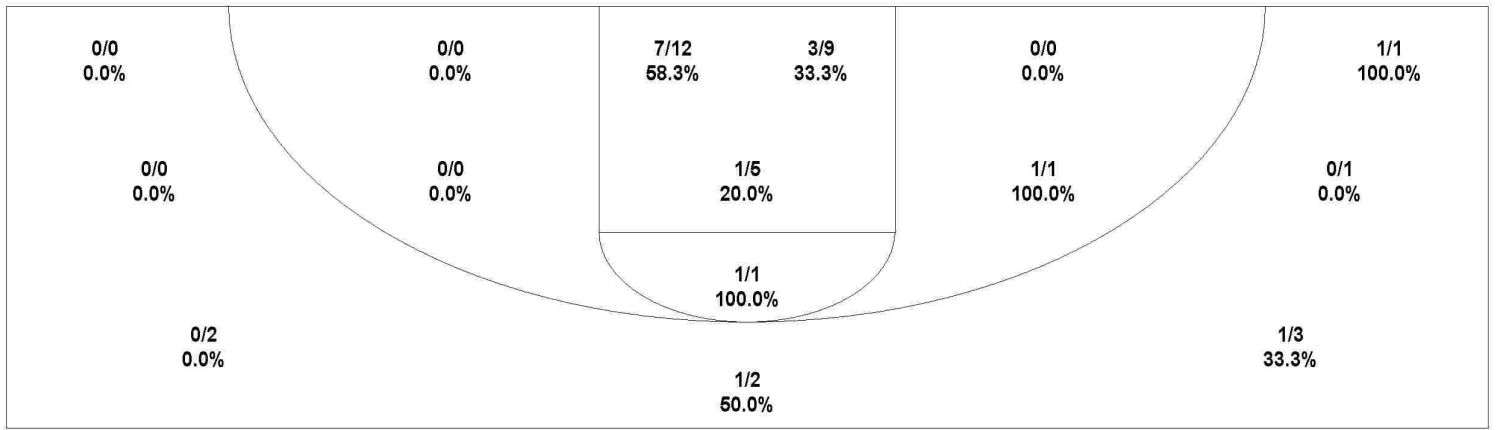

2005 AHSAA State Basketball Championships - TEAM SHOT CHART for the R.A. Hubbard Chiefs
J.F. Shields Panthers vs. R.A. Hubbard Chiefs
DATE: 03/01/2005 TIME: 8:30 SITE: BJCC

Shot Summary	M/A	%	PTS
3Pt FG	3/9	33.3%	9
2Pt FG	15/32	46.9%	30
Layups - L	1/2	50.0%	2
Layups - R	1/2	50.0%	2
Dunks	0/0	0.0%	0
Putbacks	0/0	0.0%	0
Overall Shooting	18/41	43.9%	39
Free Throws	6/11	54.5%	6
Total Points			45

Scoring Distribution

Scoring Locations

By Period	FG	FGA	FG%	3Pt	3PA	3P%	FT	FTA	FT%	PTS	ORB	DRB	TR	PF	AST	TO	BS	ST	P/S
1st Period	4	8	50.0	1	2	50.0	2	2	100	11	1	4	5	1	3	2	2	0	1.22
2nd Period	4	14	28.6	0	2	0.00	0	2	0.00	8	6	8	14	4	1	2	0	1	0.53
3rd Period	5	8	62.5	2	3	66.7	1	2	50.0	13	0	5	5	3	3	5	2	4	1.44
4th Period	5	11	45.5	0	2	0.00	3	5	60.0	13	3	4	7	9	0	3	0	1	1.00
Game	18	41	43.9	3	9	33.3	6	11	54.5	45	10	21	31	17	7	12	4	6	0.98

Scoring Breakdown

Scoring Range